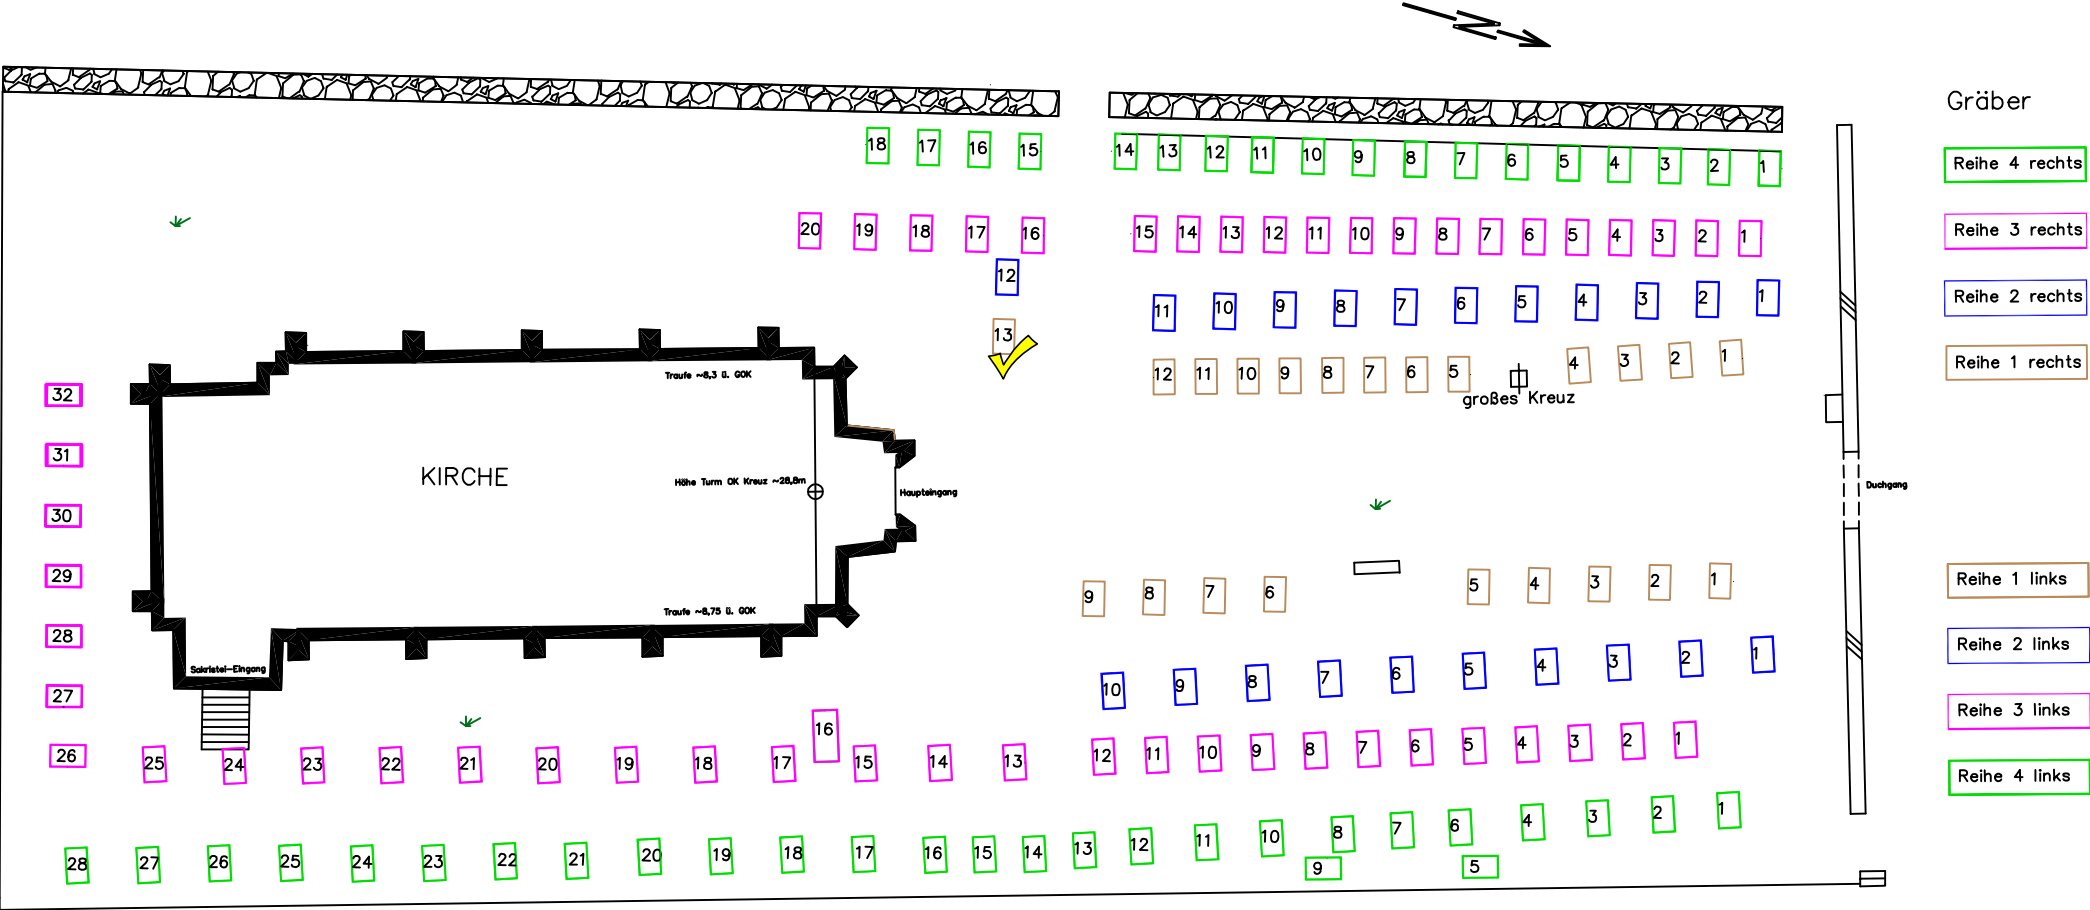

Friedhofplan – Glöckelberg

This document was created with Win2PDF available at <http://www.daneprairie.com>.
The unregistered version of Win2PDF is for evaluation or non-commercial use only.